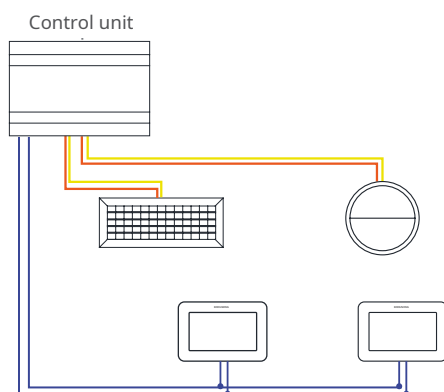

download price update

ETERNAL WIRE CONTROL

CODE DESCRIPTION	CODE	PRICE
BLACK WIRE MASTER:	KN-ETERNAL-M-FI	€319.90
WHITE WIRE MASTER:KB-	ETERNAL-M-FI	€319.90

DESCRIPTION

Graphic interface with 4.3" capacitive screen with metallic color finish. Communication via wire, two wires without polarity KOOLNOVA BUS. Self-powered, no external power required.

CHARACTERISTICS

- Selection of nominal temperature.
- Intervals of 0.5°C. On-Off zone.
- Full system shutdown.
- Setting the operating mode and thermal efficiency of the internal unit.
- Reading of the ambient temperature and the % relative humidity of the area.
- SLEEP function and time programming.
- Remote access and control to other areas of the system.
- 6 languages (Spanish, Italian, English, French, Portuguese, German).
- Window contact.
- ECO mode to reduce the building's energy consumption.
- Maximum consumption: 50mA.
- Reading and display accuracy: ± 0.5 °C.
- Probe type: IC.
- Weight: 200g.

CONNECTION DIAGRAM

dimensions

DIMENSIONS IN MM WITH SUPPORT INCLUDED