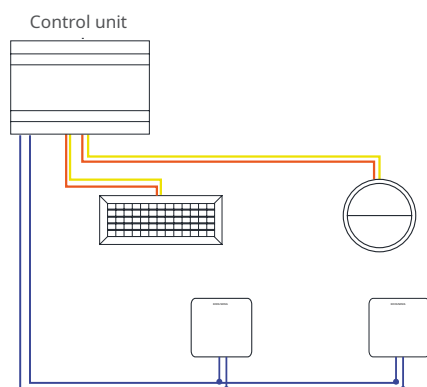

download price update

WIRE SMART CONTROL

CODE DESCRIPTION	CODE	PRICE
BLACK WIRE SLAVE:	KN-SMART-S-FI	€269.90
WHITE WIRE SLAVE:	KB-SMART-S-FI	€269.90

DESCRIPTION

1.3" OLED screen and backlit capacitive keys with metallic color finish.

Powered by two-wire BUS without polarity.

CHARACTERISTICS

- Selection of nominal temperature. Intervals of 0.5°C. On-Off zone.
- Indoor unit temperature and speed control.
- Reading of the ambient temperature and the % relative humidity of the area.
- SLEEP function.
- 6 languages (Spanish, Italian, English, French, Portuguese, German).
- Adjustable brightness of the backlit capacitive buttons.
- Frost protection function.
- Window contact.
- Weight: 110g.

CONNECTION DIAGRAM

dimensions

DIMENSIONS IN MM INCLUDES SUPPORT