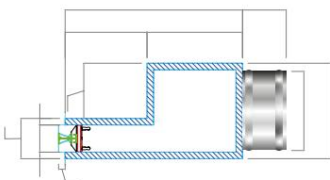

PS2FM height 50 mm - WALL / BOARD INSTALLATION

Detail PS2FM height 50 mm with P connection

NB= For connection up to ø250 mm (ø200 and ø250 ovalised)