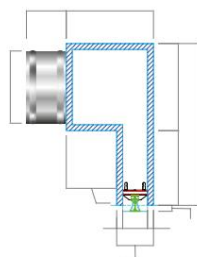

### dimensions

#### PS2F height 50 mm - PLASTERBOARD INSTALLATION

Detail PS2F height 50 mm with P connection

NB= For connection up to ø250 mm (ø200 and ø250 ovalised)

Detail PS2F height 50 mm with S connection

NB= For connection up to ø250 mm (ø200 and ø250 ovalised)

Detail PS2F height 50 mm with L connection

NB= For connection up to ø150 mm

#### PS2FM height 50 mm - WALL / BOARD INSTALLATION

Detail PS2FM height 50 mm with P connection

NB= For connection up to ø250 mm (ø200 and ø250 ovalised)

Detail PS2FM height 50 mm with S connection

NB= For connection up to ø250 mm (ø200 and ø250 ovalised)