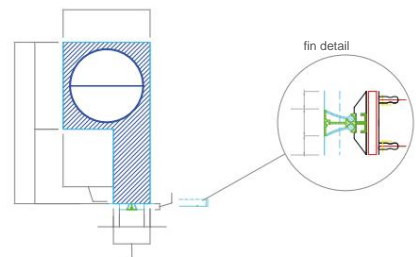

#### PS2F height 50 mm - PLASTERBOARD INSTALLATION

Detail PS2F height 50 mm with P connection

NB= For connection up to ø250 mm (ø200 and ø250 ovalised)

Detail PS2F height 50 mm with S connection

NB= For connection up to ø250 mm (ø200 and ø250 ovalised)

Detail PS2F height 50 mm with L connection

NB= For connection up to ø150 mm

#### PS2FM height 50 mm - WALL / BOARD INSTALLATION

Detail PS2FM height 50 mm with P connection

NB= For connection up to ø250 mm (ø200 and ø250 ovalised)

Detail PS2FM height 50 mm with S connection

NB= For connection up to ø250 mm (ø200 and ø250 ovalised)

Detail PS2FM height 50 mm with L connection

NB= For connection up to ø150 mm