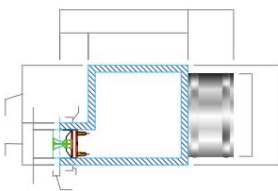

### technical data

LxH : dimensions  
 Ak : free area - free area refers to the diffuser with the flaps fully open  
 L : launch (in isothermal conditions)  
 Q : air flow speed 2 m/s (min.) - speed 3.5 m/s (max.)

All dimensions are expressed in mm.

LxH (mm)	And (m2)	Throw (m)		Q (m3/h)	
		min.	max.	min.	max.
200x50	0,0060	1,9	3,4	43	76
300x50	0,0090	2,1	3,6	65	113
400x50	0,0120	2,2	3,9	86	151
500x50	0,0150	2,3	4,0	108	189
600x50	0,0180	2,4	4,2	130	227
800x50	0,0240	2,5	4,4	173	302
1000x50	0,0300	2,6	4,6	216	378
1500x50	0,0450	2,9	5,0	324	567
2000x50	0,0600	3,0	5,3	432	756

### dimensions

#### PS2F height 50 mm - PLASTERBOARD INSTALLATION

Detail PS2F height 50 mm with P connection

NB= For connection up to ø250 mm (ø200 and ø250 ovalised)

Detail PS2F height 50 mm with S connection

NB= For connection up to ø250 mm (ø200 and ø250 ovalised)