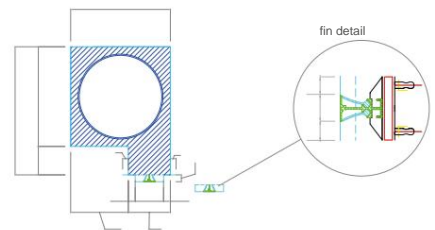

All dimensions are expressed in mm.

LxH (mm)	And (m2)	Throw (m)		Q (m3/h)	
		min.	max.	min.	max.
200x50	0,0060	1,9	3,4	43	76
300x50	0,0090	2,1	3,6	65	113
400x50	0,0120	2,2	3,9	86	151
500x50	0,0150	2,3	4,0	108	189
600x50	0,0180	2,4	4,2	130	227
800x50	0,0240	2,5	4,4	173	302
1000x50	0,0300	2,6	4,6	216	378
1500x50	0,0450	2,9	5,0	324	567
2000x50	0,0600	3,0	5,3	432	756

### dimensions

#### PS2F height 50 mm - PLASTERBOARD INSTALLATION

Detail PS2F height 50 mm with P connection

NB= For connection up to ø250 mm (ø200 and ø250 ovalised)

Detail PS2F height 50 mm with S connection

NB= For connection up to ø250 mm (ø200 and ø250 ovalised)

Detail PS2F height 50 mm with L connection

NB= For connection up to ø150 mm